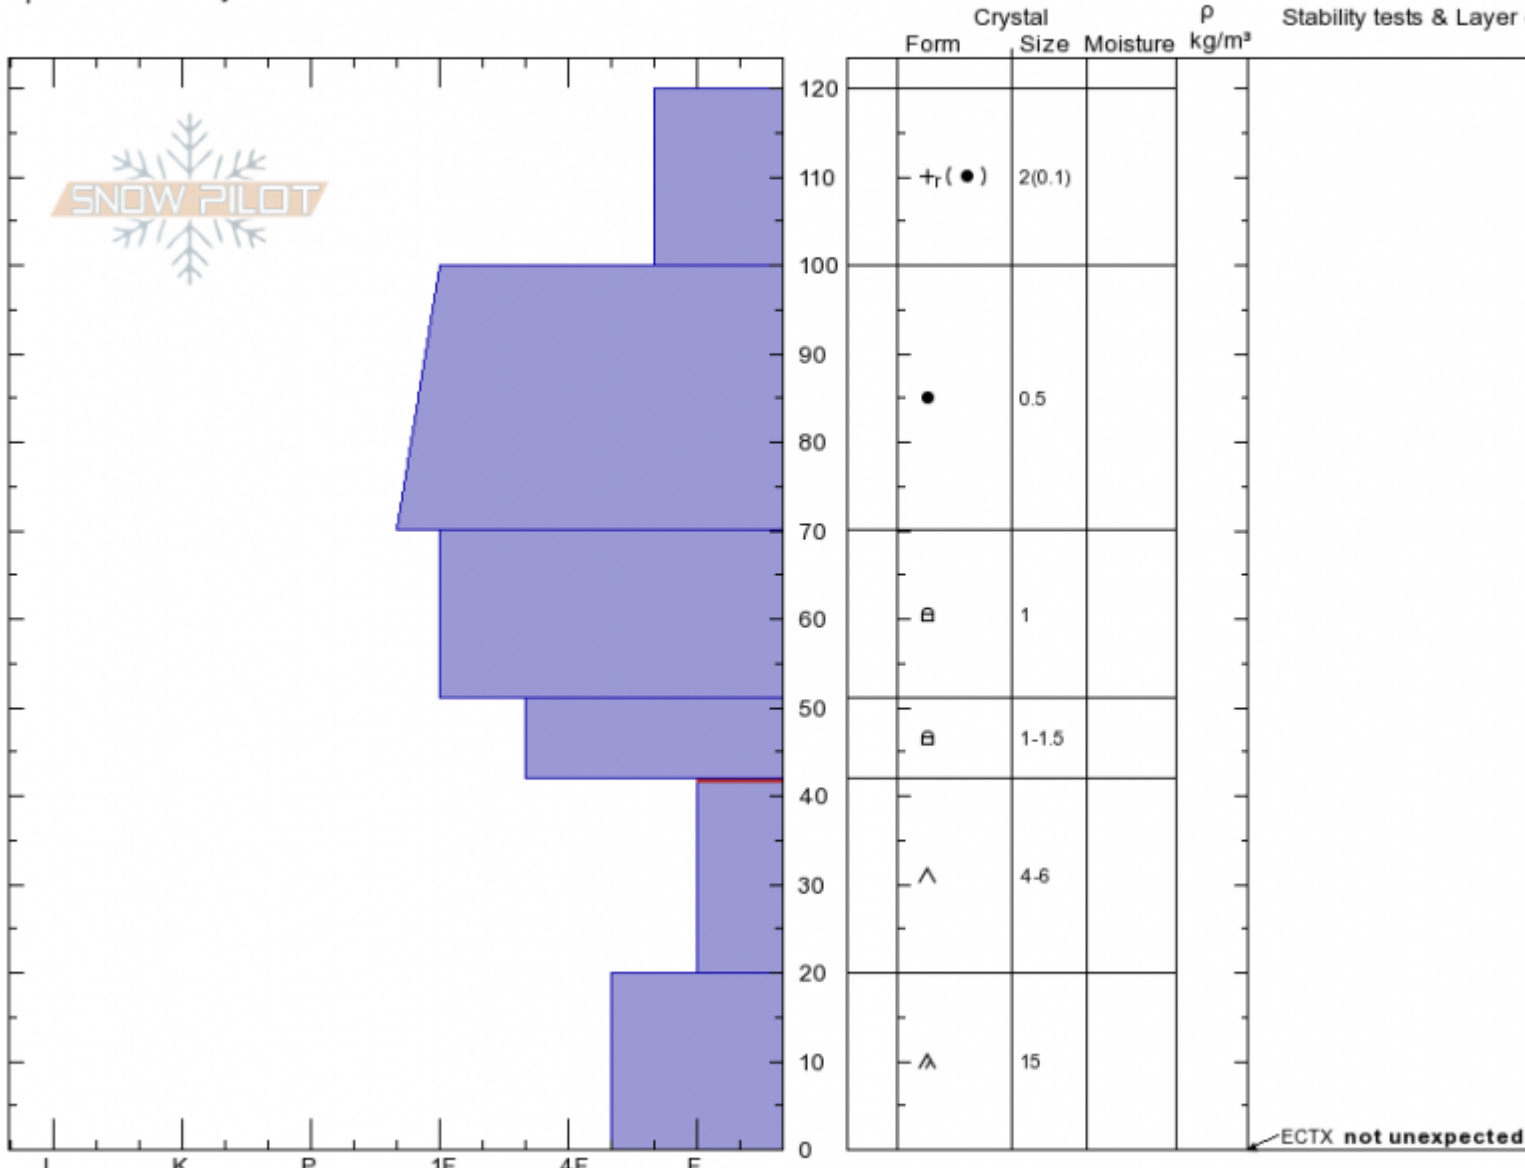

Groomer Crown Profile Doug Chabot-Admin
 Gallatin Range-N 02/28/2020 - 11:30am
 MT Co-ord: 45.38528N, -111.06987W
 Elevation: 7802 ft Slope Angle: 38°
 Aspect: 270° Wind Loading: no
 Specifics: Pit is adjacent to avalanche: crown

Stability: **Poor**
 Air Temperature: 0.5°C
 Sky Cover: CLR
 Precipitation: NO
 Wind: **Calm**

HS:120 Layer Notes:
 42-20cm:Problematic layer

Notes: This avalanche was triggered by a groomer at 8:15 p.m. on 2/27. Info is here: <https://www.mtavalanche.com/node/22269>

Advisory Region
 Northern Gallatin
 Longitude
 -111.22W
 Latitude
 45.45N

Avalanche Details: [Snowcat triggered avalanche in Swan Creek](#)
 Northern Gallatin, 2020-02-29